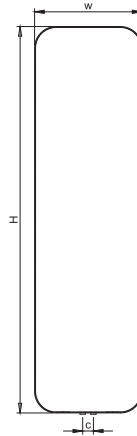

arco

material	finish	electric version	wall installation	warranty
stainless steel steel mirror	satín polished	not available	vertical	5 years

max. working pressure: 10 bar
 max. working temperature: 95°C
 all dimensions are in mm.
 connections 1/2"
 middle connection available

Product Code	Width	Height	Depth	Connection Centers	Tube Quantity	Assembly Axis		Weight	Water Capacity	THERMAL POWER		
	W	H	D	C		S	L	kg.	lt.	btu	k/cal	watt
ARC050018000009	500	1800	120	50	-	1330	350	38	9,1	3333	840	977