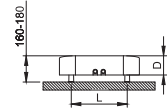

arco

material	finish	electric version	wall installation	warranty
stainless steel steel mirror	satín polished	not available	vertical	5 years

max. working pressure: 10 bar
 max. working temperature: 95°C
 all dimensions are in mm.
 connections 1/2"
 middle connection available

Product Code	Width	Height	Depth	Connection Centers	Tube Quantity	Assembly Axis		Weight	Water Capacity	THERMAL POWER		
	W	H	D	C		S	L	kg.	lt.	btu	k/cal	watt
ARC050018000009	500	1800	120	50	-	1330	350	38	9,1	3333	840	977