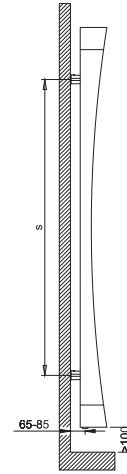

arco

material	finish	electric version	wall installation	warranty
stainless steel steel mirror	satín polished	not available	vertical	5 years

max. working pressure: 10 bar
 max. working temperature: 95°C
 all dimensions are in mm.
 connections 1/2"
 middle connection available

Product Code	Width	Height	Depth	Connection Centers	Tube Quantity	Assembly Axis		Weight	Water Capacity	THERMAL POWER		
	W	H	D	C		S	L	kg.	lt.	btu	k/cal	watt
ARC050018000009	500	1800	120	50	-	1330	350	38	9,1	3333	840	977