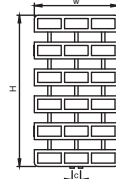

wall mounted