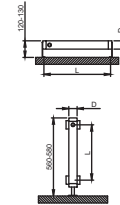

floor standing

wall mounted

brico

| material | finish | electric version | wall installation | warranty |
|-----------------|----------------|------------------|--------------------------------|----------|
| stainless steel | satın polished | not available | floor standing wall mounted | 10 years |

max. working pressure: 10 bar
 max. working temperature: 95°C
 all dimensions are in mm.
 connections 1/2"

| Product Code | Width | Height | Depth | Connection Centers | Tube Quantity | Assembly Axis | | Weight | Water Capacity | THERMAL POWER | | |
|-----------------|-------|--------|-------|--------------------|---------------|---------------|-----|--------|----------------|---------------|-------|------|
| | W | H | D | C | | S | L | kg. | lt. | btu | k/cal | watt |
| BRI050009000609 | 500 | 900 | 60 | 50 | 6 | 480 | 400 | 19,2 | 7,9 | 1965 | 495 | 576 |
| BRI050012200809 | 500 | 1220 | 60 | 50 | 8 | 800 | 400 | 24,7 | 10,5 | 2639 | 665 | 773 |
| BRI050015401009 | 500 | 1540 | 60 | 50 | 10 | 1120 | 400 | 29,7 | 14,9 | 3313 | 835 | 971 |
| BRI050018601209 | 500 | 1860 | 60 | 50 | 12 | 1440 | 400 | 34,2 | 16,5 | 3972 | 1001 | 1164 |