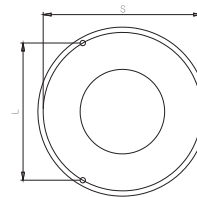

**unique**

material	finish	electric version	wall installation	warranty
stainless steel	satin polished	not available	floor standing	10 years

max. working pressure: 8 bar  
 max. working temperature: 95°C  
 all dimensions are in mm.  
 connections 1/2"

Product Code	Width	Height	Depth	Connection Centers	Tube Quantity	Assembly Axis		Weight	Water Capacity	THERMAL POWER		
	W	H	D	C		S	L	kg.	lt.	btu	k/cal	watt
UNQ036019000909	360	1900	360	50	9	340	295	50,5	8,2	12873	2509	2917