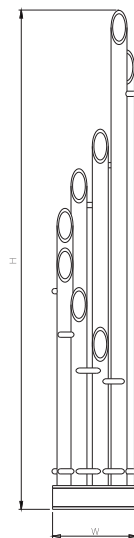

**unique**

material	finish	electric version	wall installation	warranty
stainless steel	satin polished	not available	floor standing	10 years

max. working pressure: 8 bar  
 max. working temperature: 95°C  
 all dimensions are in mm.  
 connections 1/2"

Product Code	Width	Height	Depth	Connection Centers	Tube Quantity	Assembly Axis		Weight	Water Capacity	THERMAL POWER		
	W	H	D	C		S	L	kg.	lt.	btu	k/cal	watt
UNQ036019000909	360	1900	360	50	9	340	295	50,5	8,2	12873	2509	2917